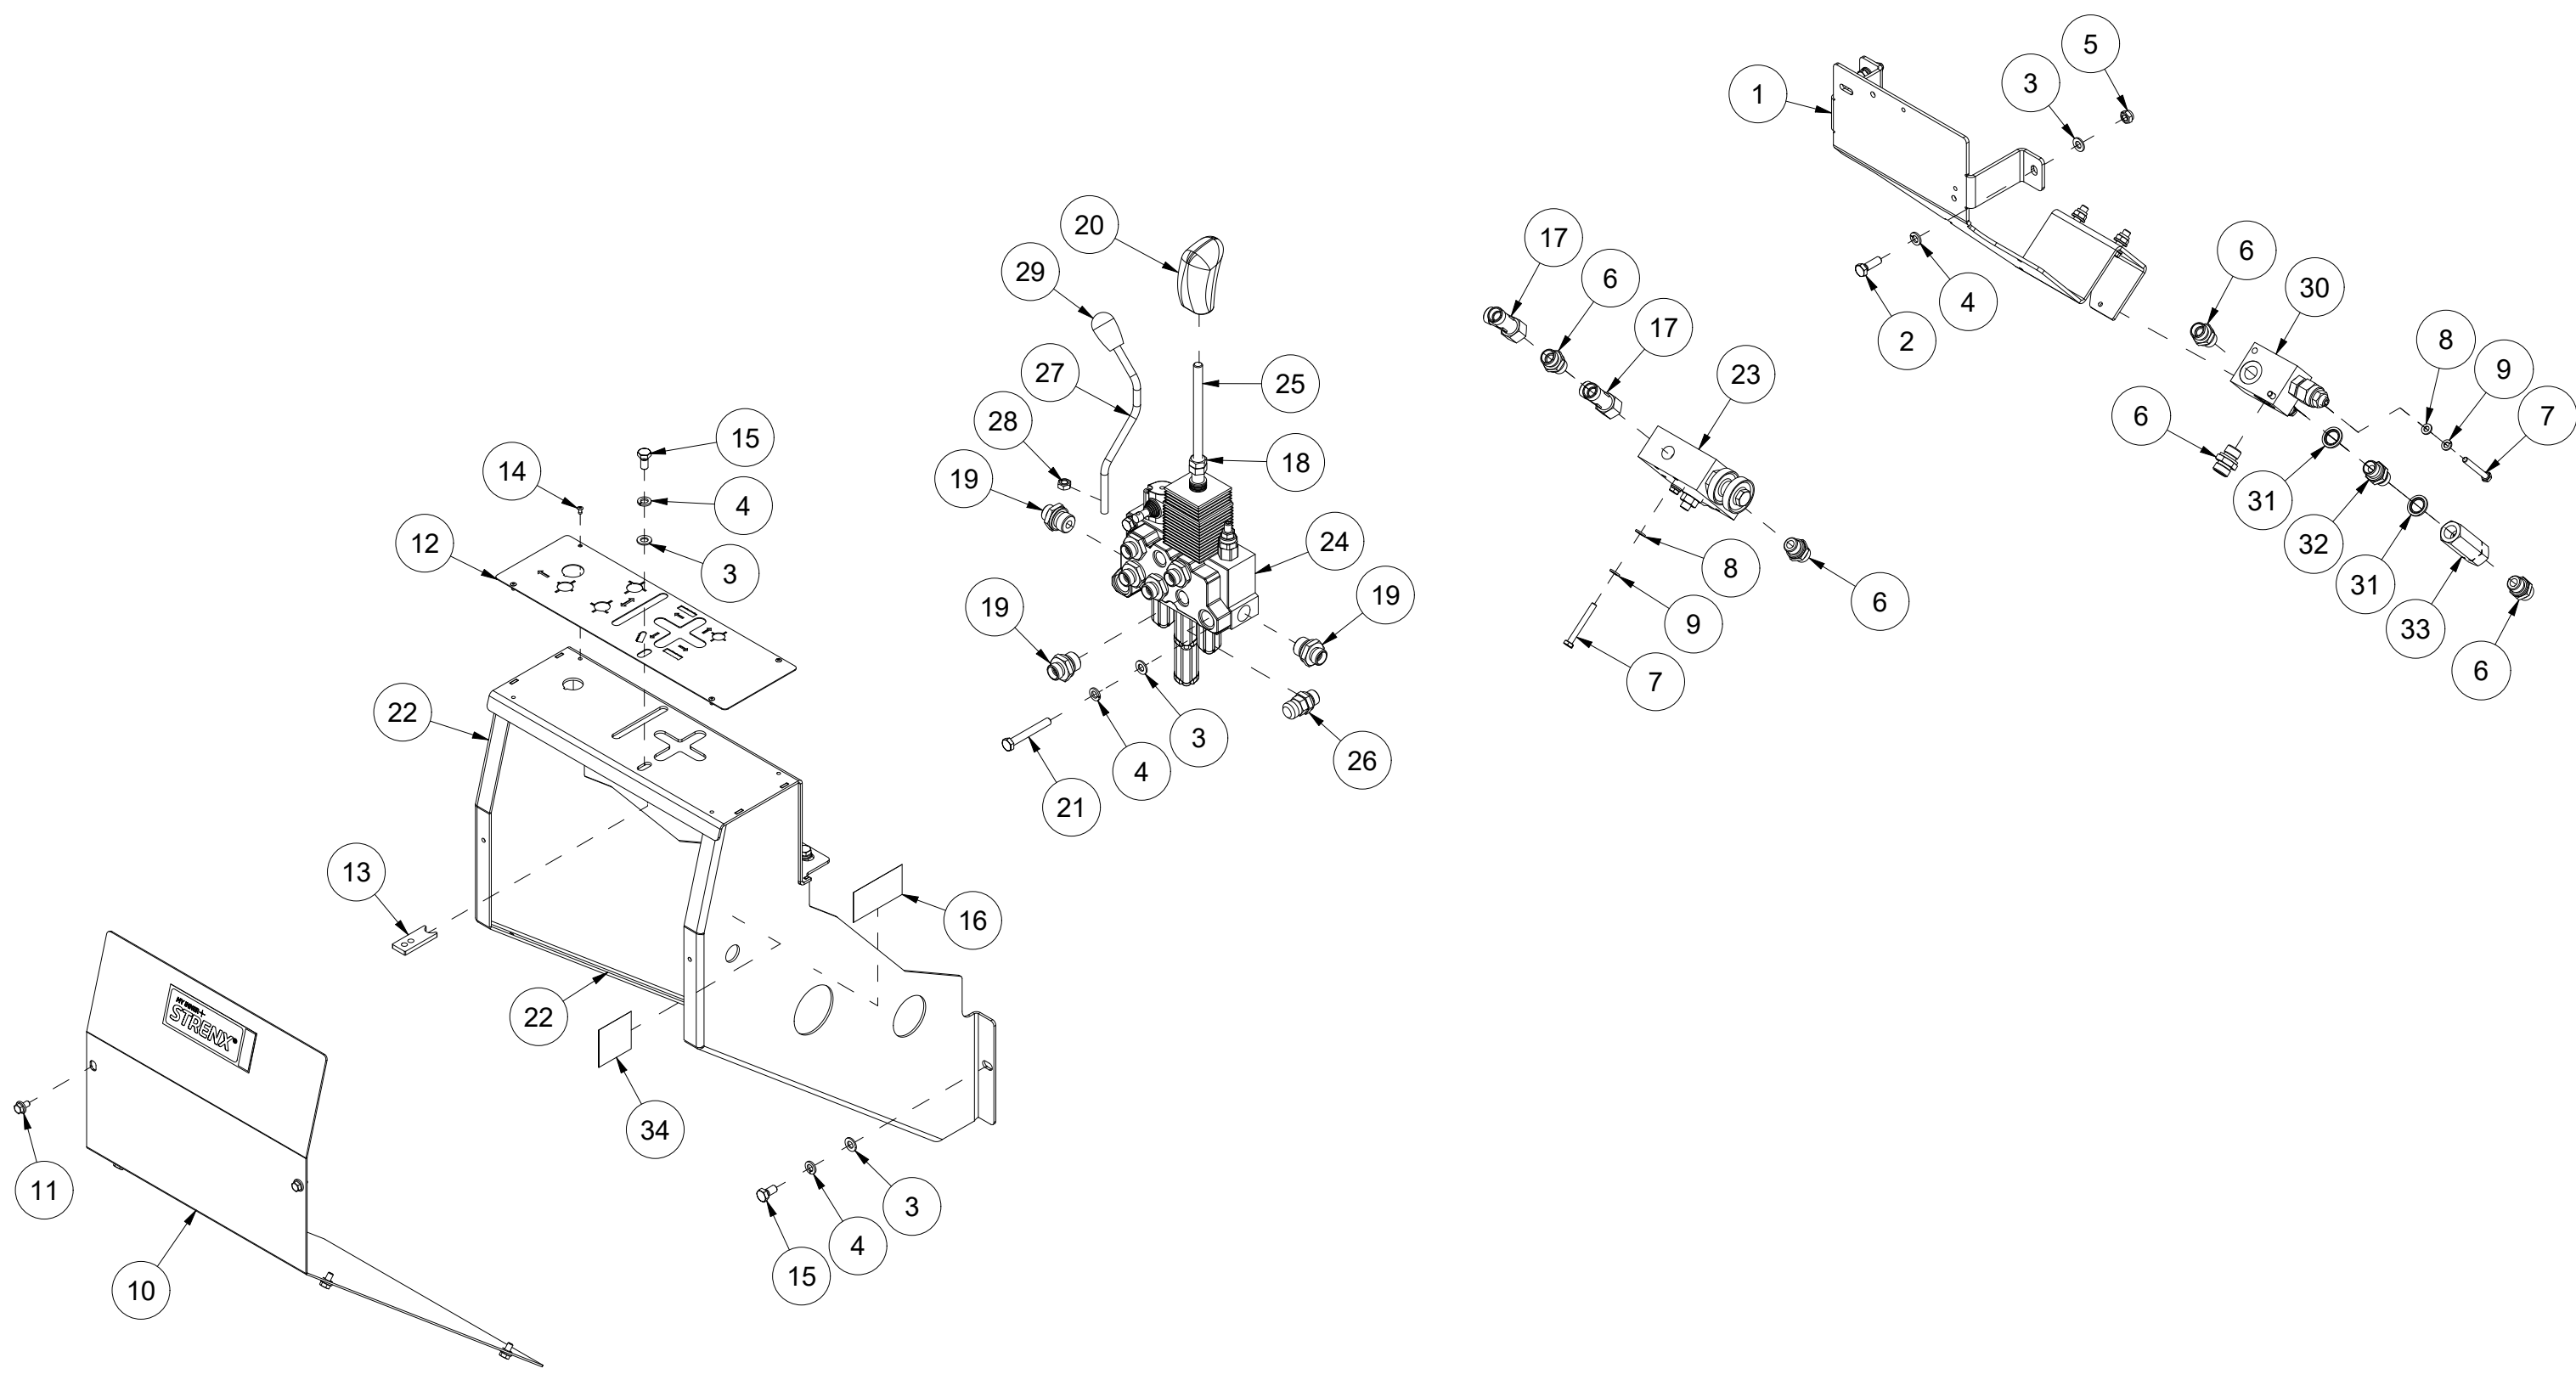

014 Operation console 3 pumps VM370

Pos	Qty	Article no	Designation
1	1	41311146	Bracket
2	4	2422246	Hexagon screw M8x25 EIZn 8.8 DIN 933
3	14	2531047	Washer M8 EIZn DIN 125
4	9	2534047	Spring washer M8 EIZn DIN 127
5	4	2483609	Locking nut M8 EIZn DIN 985
6	6	2957749	Hexagon nipple GEK BSP 3/8" L12 ED
7	4	2422217	Hexagon screw M6x50 EIZn 8.8 DIN 931
8	4	2531039	Washer M6 EIZn DIN 125
9	4	2534039	Spring washer M6 EIZn DIN 127
10	1	41311091	Front cover
11	6	2451196	Hexagon screw with flange M6x10 EIZn 8.8 DIN 6921
12	1	41311106	Symbol plate with knife lift
13	1	41311151	Stop plate
14	4	2511372	Pop rivet
15	5	2422240	Hexagon screw M8x16 EIZn 8.8 DIN 933
16	1	2935036	Adhesive label 75x40 Speed conveyor belt
17	2	2957723	T-Hexagon nipple EVLK 12L
18	1	2481610	Hexagon nut M10 EIZn DIN 934
19	7	2957766	Hexagon nipple GEK BSP 1/2" L12 ED
20	1	2245046	Handle 1066S D10
21	2	2422259	Hexagon screw M8x60 EIZn 8.8 DIN 931
22	1	41311177	Operation panel
23	1	2955271	Valve priority setting FPRF 3/8 G
24	1	2955234	Valve BM40/3 ZB GU/JS D1/JS
25	1	41311006	Valve rod
26	1	2957953	Minimess 3/8 BSP
27	1	41311220	Handle
28	1	2481609	Hexagon nut M8 EIZn DIN 934
29	1	2245048	Handle M8 SR6408
30	1	2955323	Safety valve
31	2	2957890	Hydraulic gasket 3/8"
32	1	2957760	Hexagon nipple BSP 3/8" - 3/8"
33	1	2955331	Non-return valve 3/8" 0,5Bar
34	1	2935173	VM370 Sword adjustment "KG"