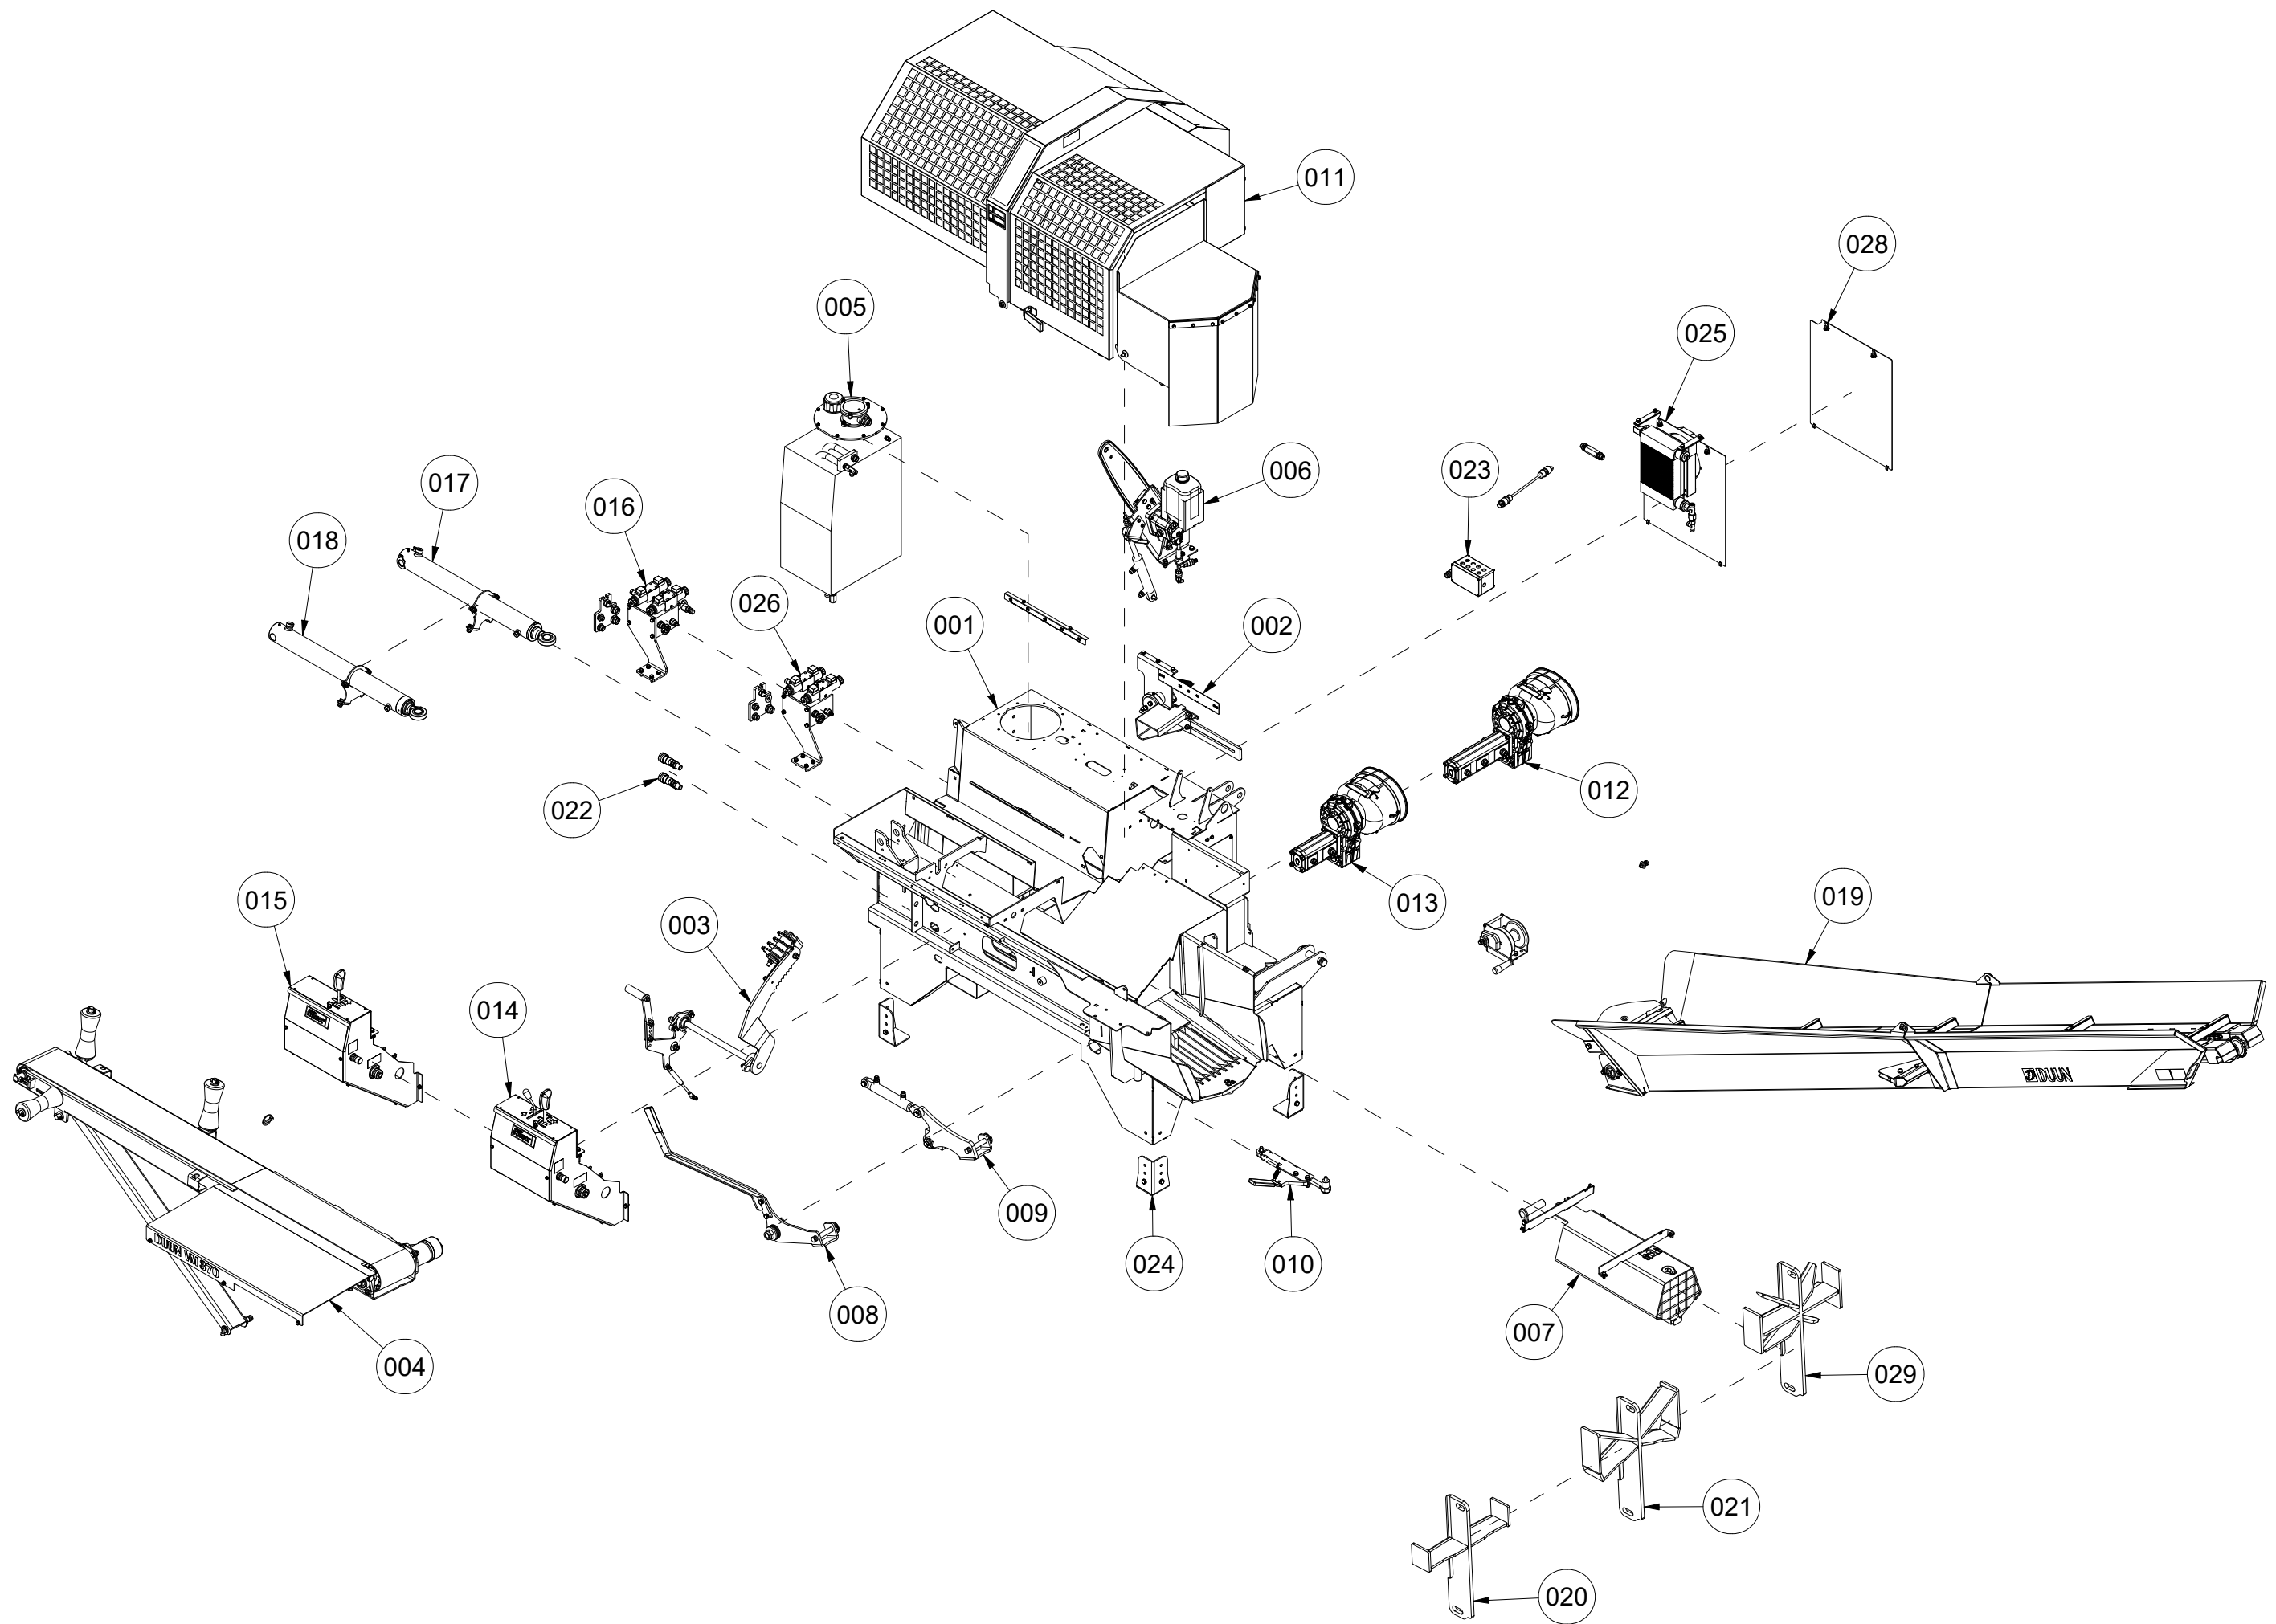

# 001 Chassis VM370

Pos	Qty	Article no	Designation
1	1	41311105	Side cover
2	12	2451196	Hexagon screw with flange M6x10 EIZn 8.8 DIN 6921
3	1	2935131	Adhesive label 132x72, 400 rpm
4	2	2551730	Drawbar bolt cat. 2 Ø28x95
5	2	2556142	Linch pin Ø10x40
6	1	14131161	Safety switch bracket
7	1	41311121	Funnel
8	1	41311181	Cover
9	1	41311001	Chassis VM370
10	2	2451197	Hexagon screw with flange M6x12 EIZn 8.8 DIN6921